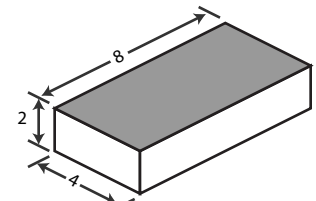

HIGGINS BRICK

SHAPE CHART

JULY 15, 2001

STANDARD

STANDARD 2 1/2

MODULAR

CALIFORNIA
QUEEN

JUMBO

UTILITY

OVERSIZE

CALIFORNIA
KING

NORMAN

JUMBO
PAVER

STANDARD
PAVER

MORTARLESS
PAVER

9" SINGLE
BULLNOSE

9" DOUBLE
BULLNOSE

12" SINGLE
BULLNOSE

12" DOUBLE
BULLNOSE

VENEER

IMPERIAL

HIGGINS BRICK
PO Box 7000-167, Redondo Beach, CA 90277
310-540-1126 • 310-540-0000 fax
WWW.HIGGINSBRICK.COM

Not all sizes available in all colors. Please check availability.