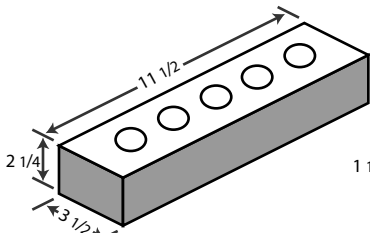

HIGGINS BRICK

SHAPE CHART

JULY 15, 2001

NORMAN

HIGGINS BRICK
PO Box 7000-167, Redondo Beach, CA 90277
310-540-1126 • 310-540-0000 fax
WWW.HIGGINSBRICK.COM

Not all sizes available in all colors. Please check availability.