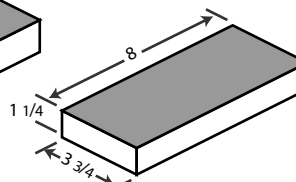

HIGGINS BRICK

SHAPE CHART

JULY 15, 2001

STANDARD

STANDARD 2 1/2

MODULAR

CALIFORNIA
QUEEN

JUMBO

UTILITY

OVERSIZE

CALIFORNIA
KING

NORMAN

JUMBO
PAVER

STANDARD
PAVER

MORTARLESS
PAVER

9" SINGLE
BULLNOSE

9" DOUBLE
BULLNOSE

12" SINGLE
BULLNOSE

12" DOUBLE
BULLNOSE

VENEER

IMPERIAL

HIGGINS BRICK
PO Box 7000-167, Redondo Beach, CA 90277
310-540-1126 • 310-540-0000 fax
WWW.HIGGINSBRICK.COM

Not all sizes available in all colors. Please check availability.