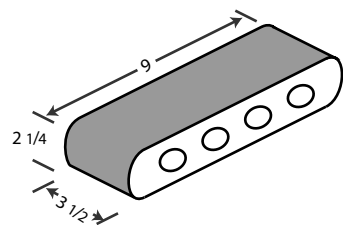

HIGGINS BRICK

SHAPE CHART

JULY 15, 2001

STANDARD

STANDARD 2 1/2

MODULAR

CALIFORNIA
QUEEN

JUMBO

UTILITY

OVERSIZE

CALIFORNIA
KING

NORMAN

JUMBO
PAVER

STANDARD
PAVER

MORTARLESS
PAVER

9" SINGLE
BULLNOSE