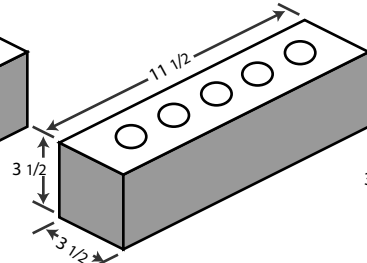

HIGGINS BRICK

SHAPE CHART

JULY 15, 2001

STANDARD

STANDARD 2 1/2

MODULAR

CALIFORNIA
QUEEN

JUMBO

9" DOUBLE
BULLNOSE

12" SINGLE
BULLNOSE

12" DOUBLE
BULLNOSE

VENEER

IMPERIAL

HIGGINS BRICK
PO Box 7000-167, Redondo Beach, CA 90277
310-540-1126 • 310-540-0000 fax
WWW.HIGGINSBRICK.COM

Not all sizes available in all colors. Please check availability.