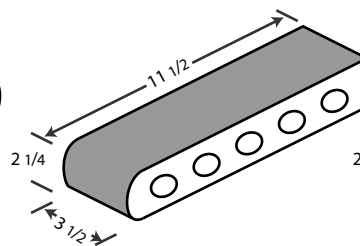

UTILITY

OVERSIZE

CALIFORNIA
KING

NORMAN

JUMBO
PAVER

STANDARD
PAVER

MORTARLESS
PAVER

9" SINGLE
BULLNOSE

9" DOUBLE
BULLNOSE

12" SINGLE
BULLNOSE

12" DOUBLE
BULLNOSE

VENEER

IMPERIAL

HIGGINS BRICK
PO Box 7000-167, Redondo Beach, CA 90277
310-540-1126 • 310-540-0000 fax
WWW.HIGGINSBRICK.COM

Not all sizes available in all colors. Please check availability.