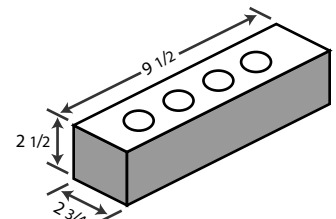

CALIFORNIA
KING