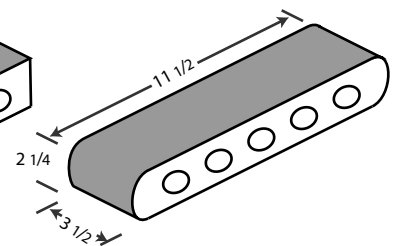

12" DOUBLE
BULLNOSE