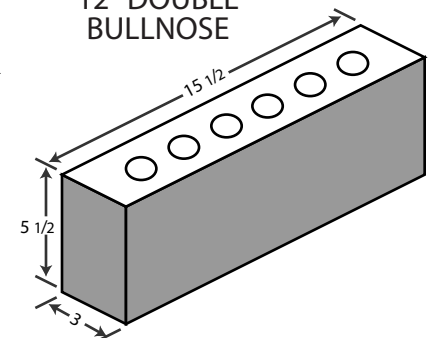

9" DOUBLE
BULLNOSE

12" SINGLE
BULLNOSE

12" DOUBLE
BULLNOSE

VENEER

IMPERIAL

HIGGINS BRICK
PO Box 7000-167, Redondo Beach, CA 90277
310-540-1126 • 310-540-0000 fax
WWW.HIGGINSBRICK.COM

Not all sizes available in all colors. Please check availability.