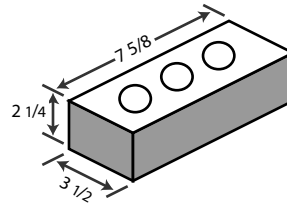

HIGGINS BRICK

SHAPE CHART

JULY 15, 2001

STANDARD

STANDARD 2 1/2

MODULAR

CALIFORNIA
QUEEN

JUMBO

9" DOUBLE
BULLNOSE

12" SINGLE
BULLNOSE

12" DOUBLE
BULLNOSE

VENEER

IMPERIAL

HIGGINS BRICK
PO Box 7000-167, Redondo Beach, CA 90277
310-540-1126 • 310-540-0000 fax
WWW.HIGGINSBRICK.COM

Not all sizes available in all colors. Please check availability.