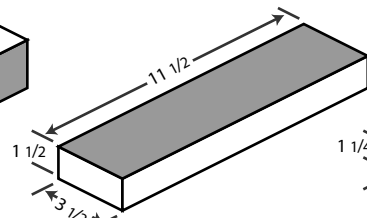

HIGGINS BRICK

SHAPE CHART

JULY 15, 2001

STANDARD

STANDARD 2 1/2

MODULAR

CALIFORNIA
QUEEN

JUMBO

UTILITY

OVERSIZE

CALIFORNIA
KING

NORMAN

JUMBO
PAVER

STANDARD
PAVER

MORTARLESS
PAVER

9" SINGLE
BULLNOSE

9" DOUBLE
BULLNOSE

12" SINGLE
BULLNOSE

12" DOUBLE
BULLNOSE

VENEER

IMPERIAL

HIGGINS BRICK
PO Box 7000-167, Redondo Beach, CA 90277
310-540-1126 • 310-540-0000 fax
WWW.HIGGINSBRICK.COM

Not all sizes available in all colors. Please check availability.